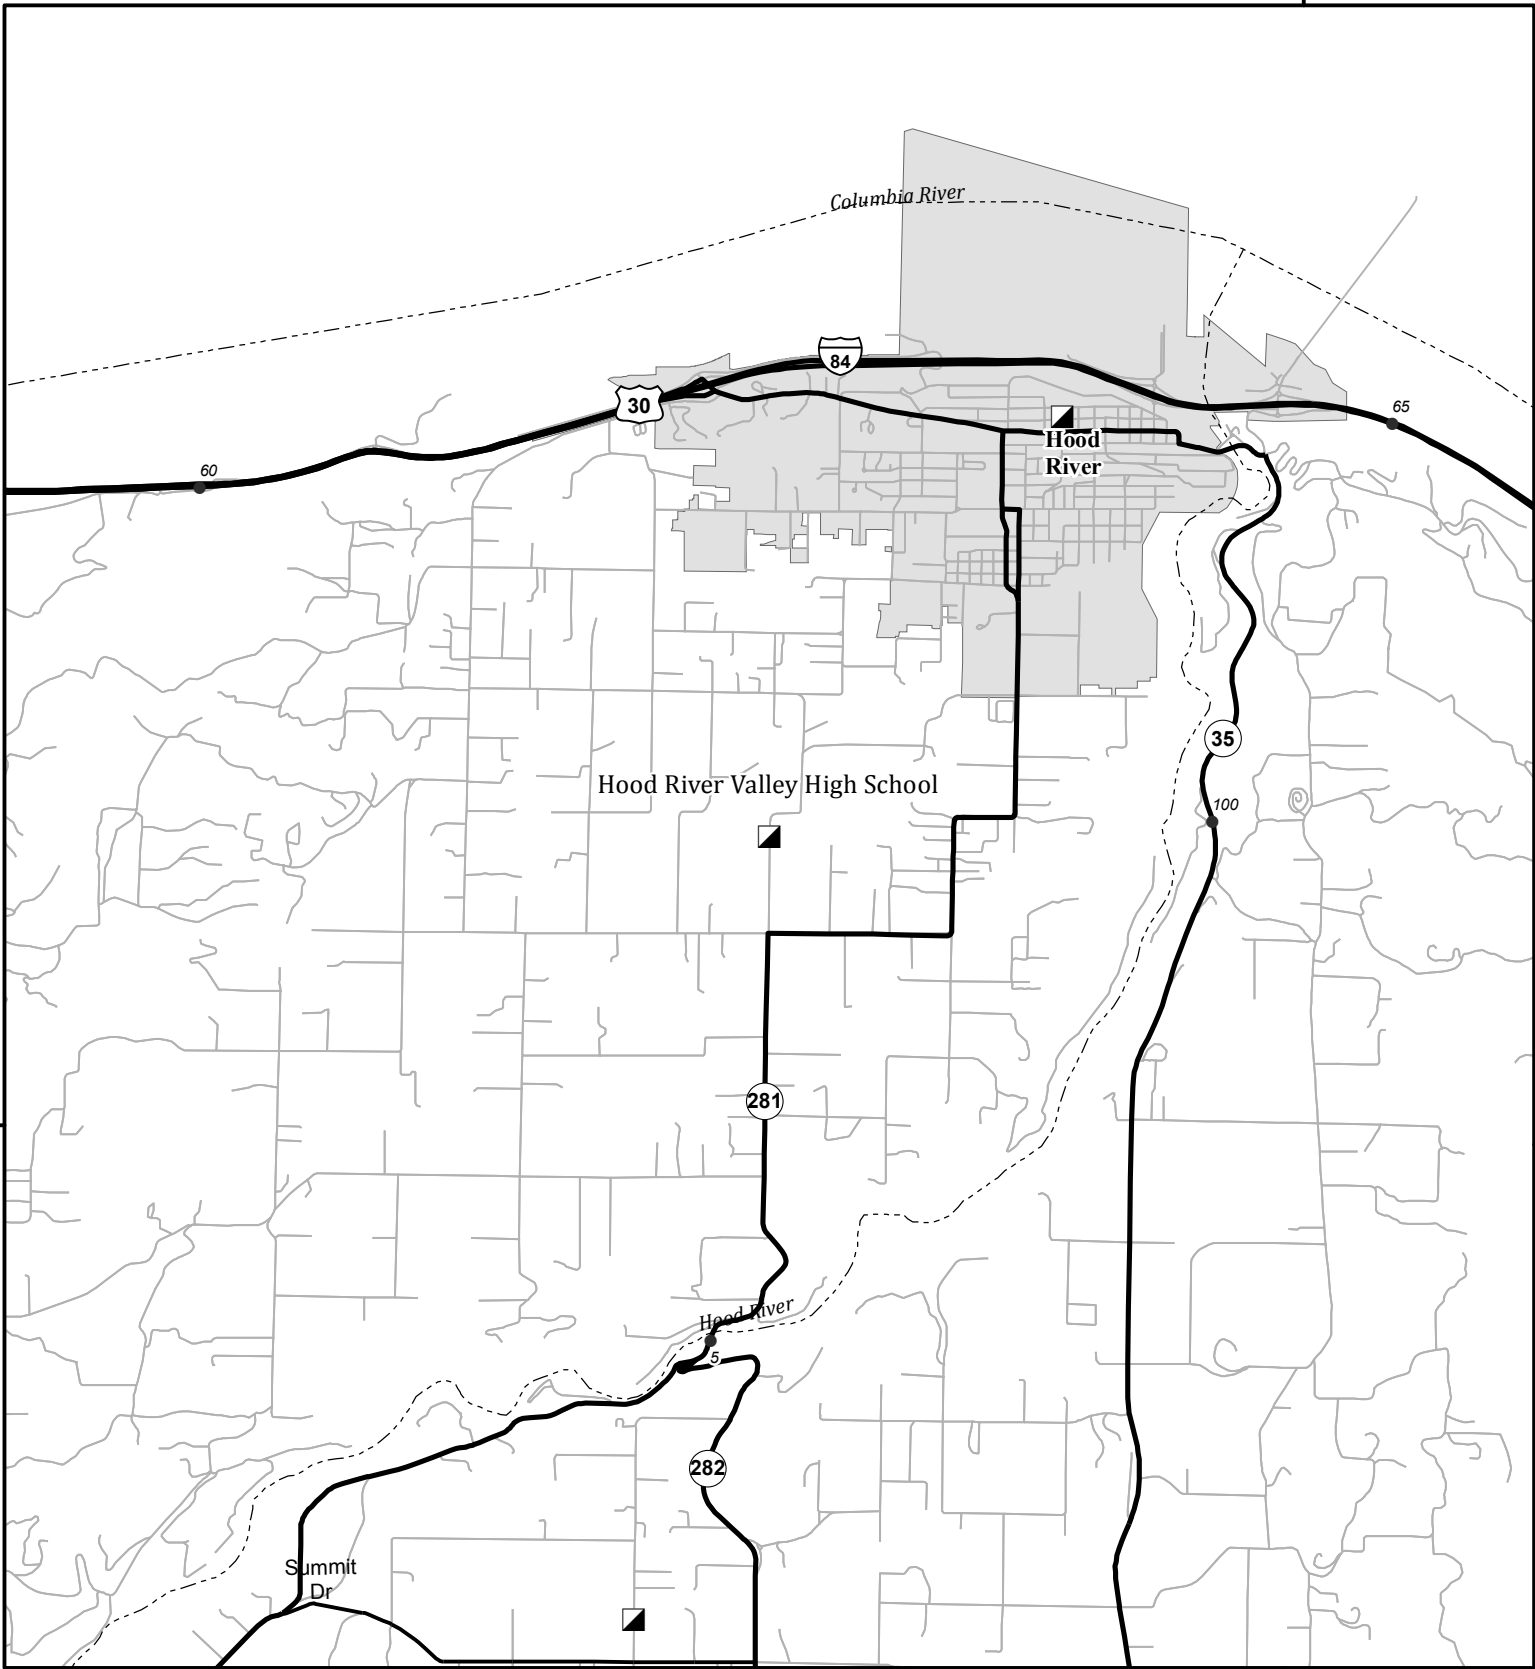

-121°30'

45°40'

45°40'

-121°30'

● Mileposts
 ◼ Fire Camp
 - - - Rivers
T2N R10E S3
 N 45.684445°
 W -121.544526°
Address:
 , OR, 97

Directions:
 From N:
 From S:
 From E:
 From W:

Hood River Valley High School
 ODF COD The Dalles, Fire Camp Travel Map